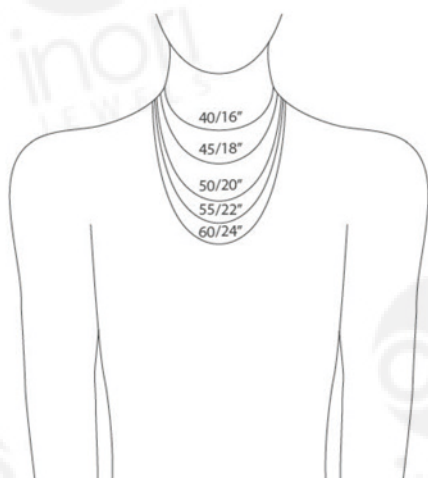

Chains Length
(cm/inch)

Men