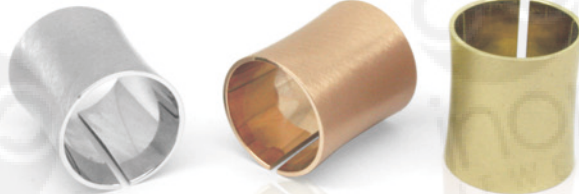

classical

INR165A
Inori classical ring
in Steel
size: 9-15

INR165B
Inori classical ring
in Rose Gold
size: 9-15

INR165C
Inori classical ring
in 14K Gold
size: 9-15