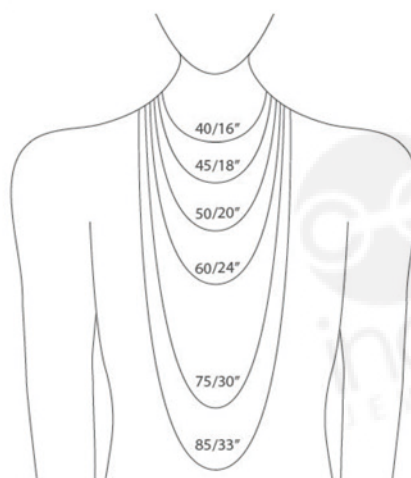

Tips from inori on how to keep your display set looking at its best:

- Do not clutter the cubes and bases with too many items. Two to three items per square keeps the display looking both simple and inviting.
- To ensure a fresh and clean look, polish all acrylic and steel displays prior to set up and with frequent handling. Heat intensity from lighting can cause the paper backgrounds in the cubes and bases to discolor. We recommend checking them once a month. The ring holders tend to look dull if they are not polished once in a while. With simple care and attention, they will continue to look like new.

A: INDPS02

- Acrylic poster style display: 25.5 x 33 cm
- Acrylic advertising tent card INDP01 (2 pcs)
- V-Shaped acrylic display INDPV01
- Acrylic cube INDP05
- Acrylic board display INDP08 (6 pcs)

B: INDPS03

- Acrylic poster style display: 25.5 x 33 cm
- V-Shaped acrylic display INDPV01 (2 pcs)
- Acrylic cube INDP05
- Acrylic board display INDP08 pcs), INDP10

Chains Length
(cm/inch)

Women