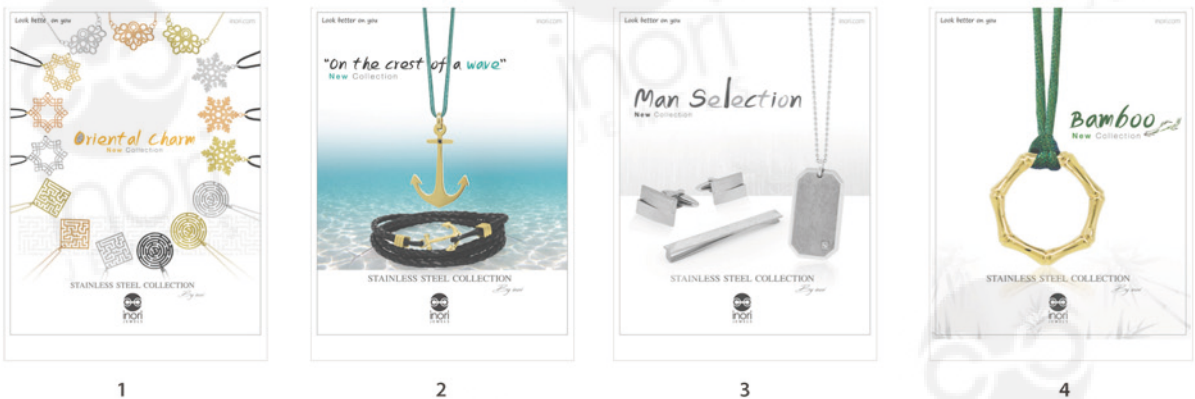

## Inori advertising Display items

Various sizes of advertising displays to ensure your jewelry pieces stand out

Stainless Steel

4 photos variations included with each chosen advertising display

- A. INDP01 (Acrylic Advertising Tent Card) size: 10 x 16 x 3 cm
- B. INDP02 (Acrylic Advertising Tent Card) size: 15.5 x 18.3 x 3 cm
- C. INDP04 (Acrylic Poster Style Display with 2 Hooks) size: 25.5 x 22.5 cm
- D. INDP03 (Acrylic Poster Style Display with 2 Hooks) size: 25.5 x 32.5 cm