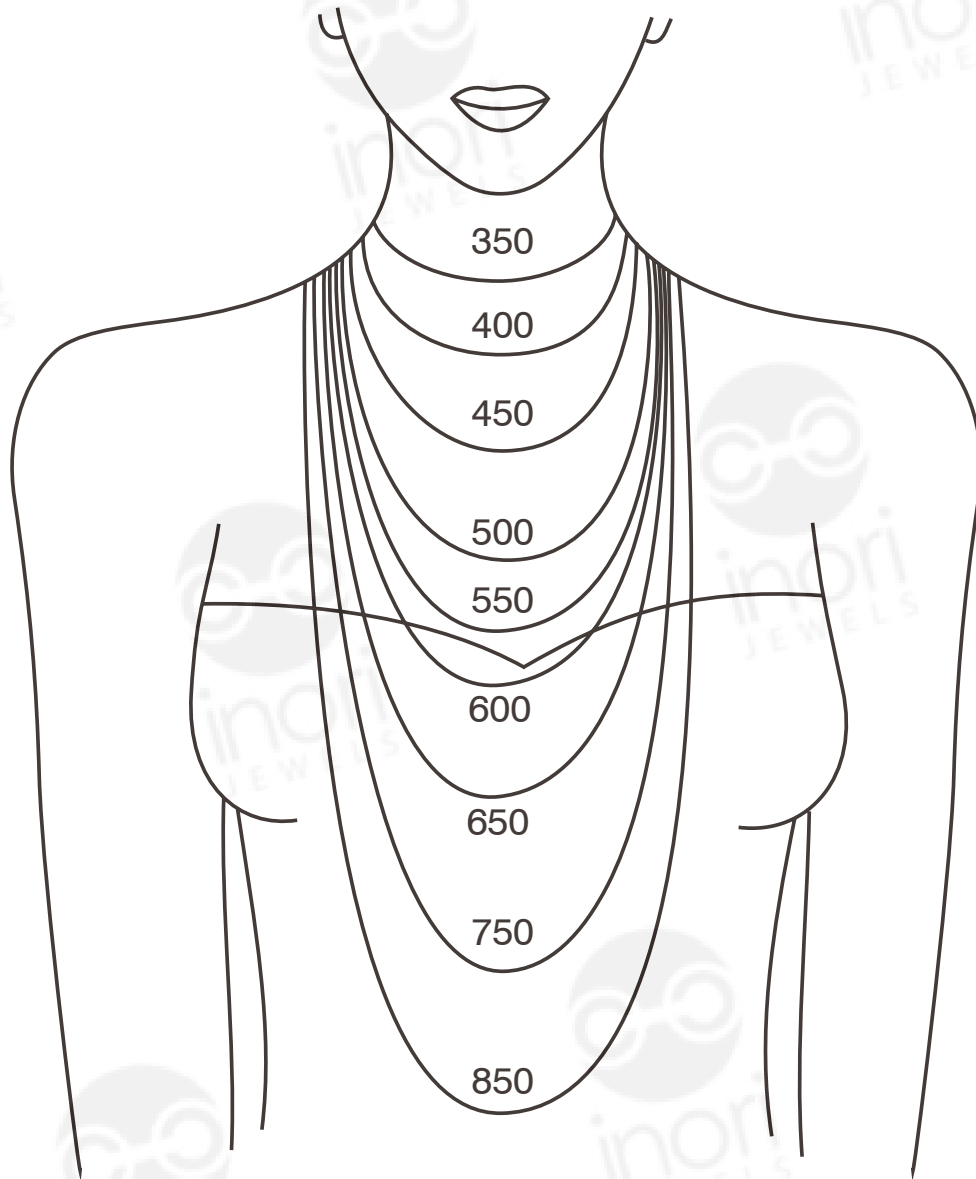

NECKLACE SIZE CHART

mm / inch

350 14"

400 16"

450 18"

500 20"

550 22"

600 24"

650 26"

750 30"

850 33"

INSIDE DIAMETER		RING SIZE CONVERSION CHART				
(mm)	AAB * size reference	Japan	USA	UK	France Germany	
15.70	9	9	5	J½	49	
16.51	11	11	6	L½	52	
16.92	13	13	6½	M½	53	
17.73	15	15	7½	O½	56	
18.40	17	17	8½	Q½	58	
19.10	19	19	9½	S½	61	
19.80	21	21	10¼	U	63	
20.57	23	23	11	V½	65	
21.39	25	25	12	X½	67	

* inori catalog / inventory sizes, tolerance +/- 0.25 mm.
Other sizes available for special orders.