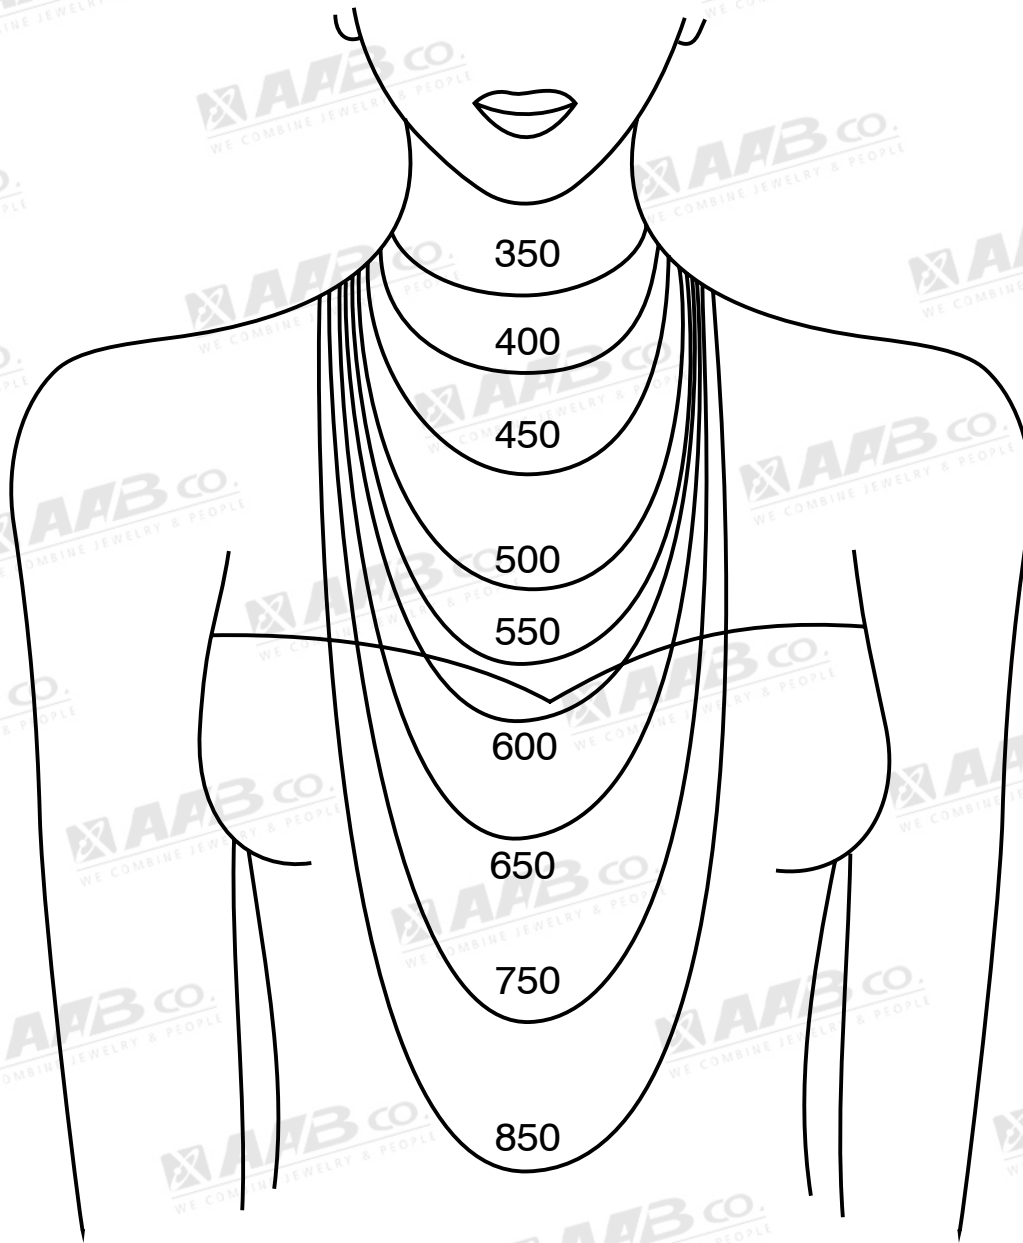

NECKLACE SIZE CHART

mm / inch

350 14"

400 16"

450 18"

500 20"

550 22"

600 24"