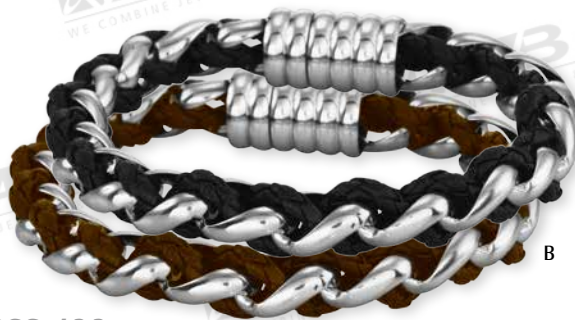

Steel & Black & Apricot

Steel & Dark Brown Steel & Black Steel & Light Brown

PSS 573
Pendant

BSS 462
Approx. 565mm
Bracelet
Steel & Black
Genuine leather bracelet

Genuine leather bracelet

BSS 439
Approx. 220mm
Bracelet
Steel & Black